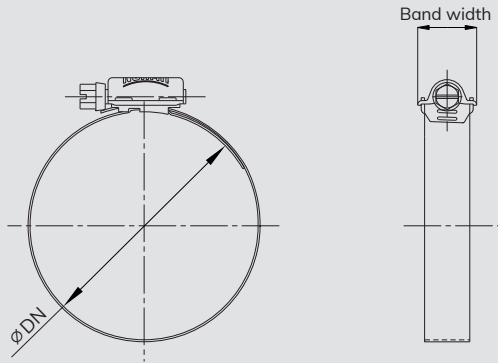

NORMACLAMP® HD

Foremost clamp for harsh torques and contact pressures

- ✓ The extended bridge prevents leaks and hose being damaged
- ✓ Harsh torques and contact pressures are possible
- ✓ Clamping range stamped on the band
- ✓ The minimum value of the failure torque on the HD clamp is 17 Nm

NORMACLAMP® HD

Applications

HD is well suited to applications involving poly and braided tubing that require a complete seal, e.g. for:

- Mounting of silicone, plastic and rubber tubing with steel inserts
- Applications where harsh torques and contact pressures are required

Material

| | |
|-------------------------|----------------------------|
| Group | W4 |
| Band, housing and screw | Stainless steel – AISI 304 |

| Band width (mm) | Description | Clamping range $\varnothing DN$ (mm) | Part number | Packaging quantity (pcs) |
|-----------------|---------------|--------------------------------------|---------------|--------------------------|
| 16 | HD 25-45 C8 | 25 – 45 | 0156 7804 035 | 50 |
| 16 | HD 32-54 C8 | 32 – 54 | 0156 7804 043 | 50 |
| 16 | HD 45-67 C8 | 45 – 67 | 0156 7804 056 | 50 |
| 16 | HD 57-79 C8 | 57 – 79 | 0156 7804 068 | 50 |
| 16 | HD 70-92 C8 | 70 – 92 | 0156 7804 081 | 25 |
| 16 | HD 83-105 C8 | 83 – 105 | 0156 7804 094 | 10 |
| 16 | HD 95-118 C8 | 95 – 118 | 0156 7804 106 | 10 |
| 16 | HD 108-130 C8 | 108 – 130 | 0156 7804 119 | 10 |
| 16 | HD 121-143 C8 | 121 – 143 | 0156 7804 132 | 10 |
| 16 | HD 133-156 C8 | 133 – 156 | 0156 7804 144 | 10 |
| 16 | HD 146-168 C8 | 146 – 168 | 0156 7804 157 | 10 |
| 16 | HD 159-181 C8 | 159 – 181 | 0156 7804 170 | 10 |
| 16 | HD 172-194 C8 | 172 – 194 | 0156 7804 183 | 10 |
| 16 | HD 184-206 C8 | 184 – 206 | 0156 7804 195 | 10 |
| 16 | HD 197-219 C8 | 197 – 219 | 0156 7804 208 | 10 |
| 16 | HD 210-232 C8 | 210 – 232 | 0156 7804 221 | 10 |